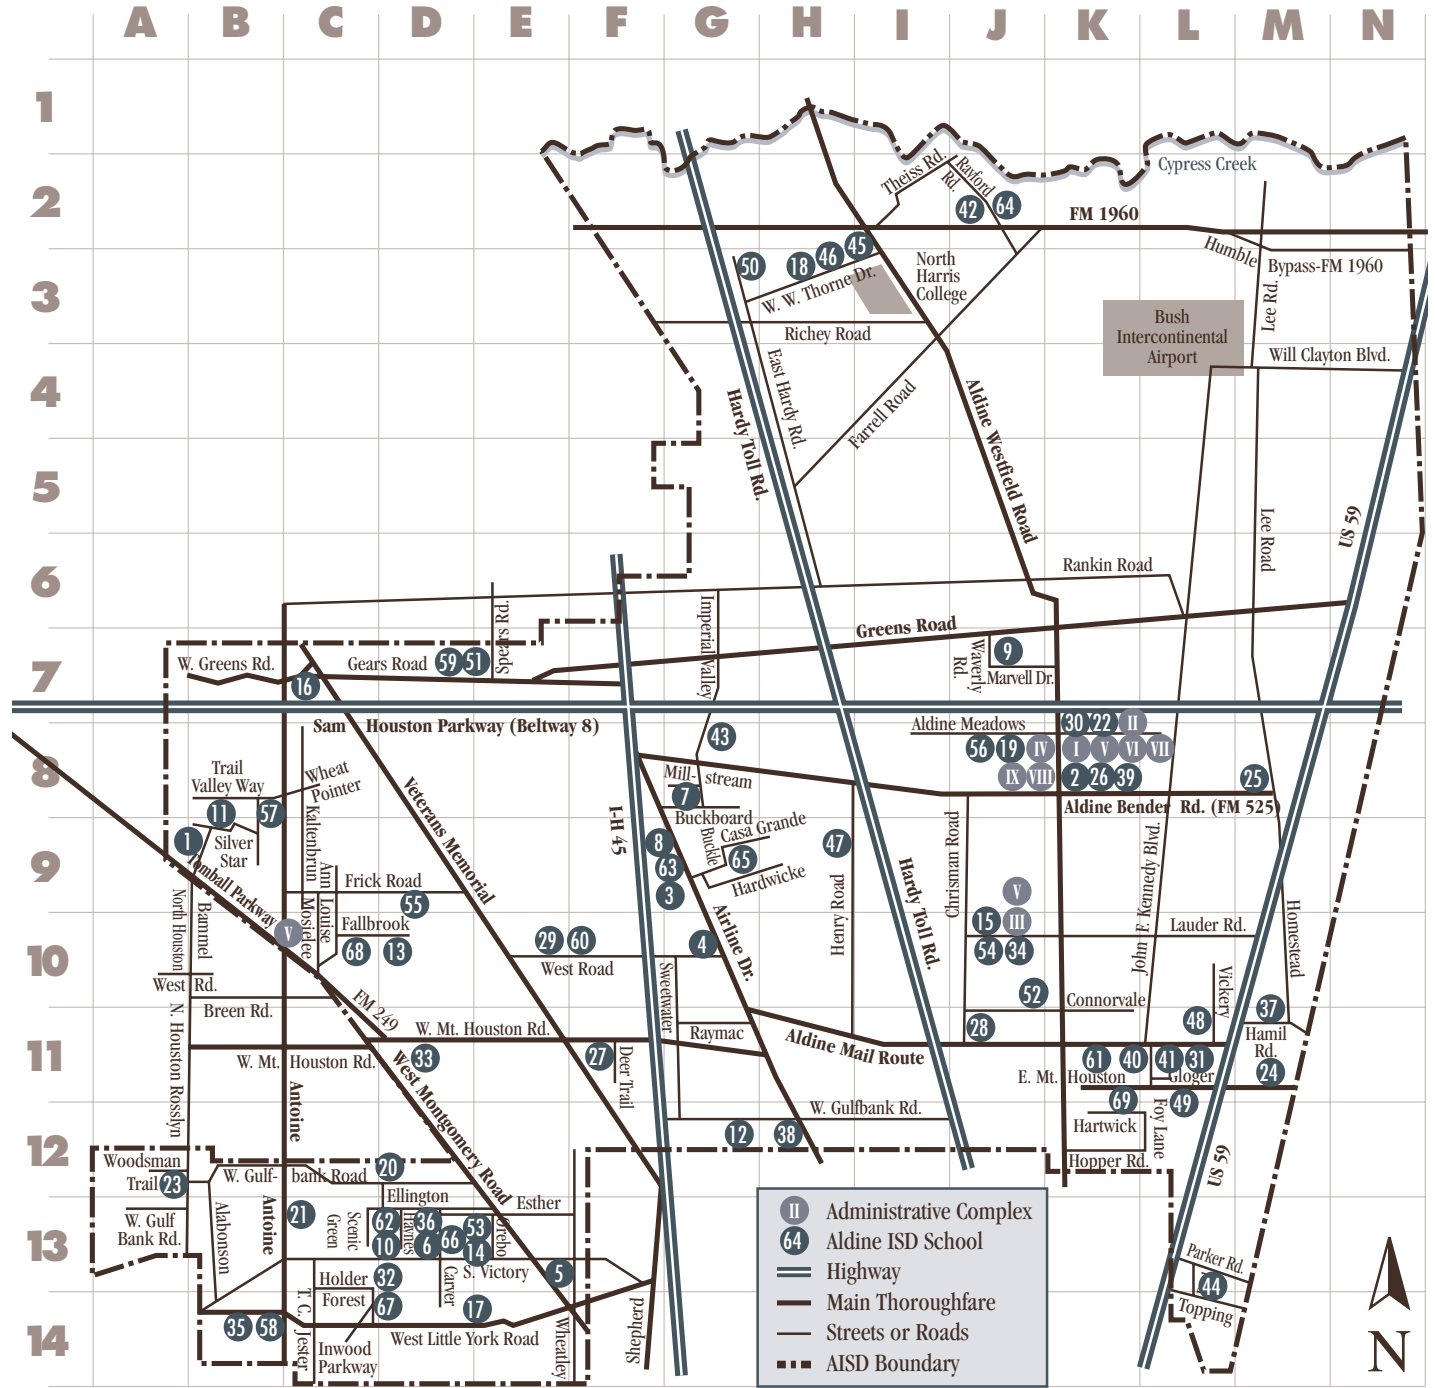

Producing the Nation's Best

ADMINISTRATIVE OFFICES

- M.B. Donaldson Administrative Complex**
- I Administration Building** . . . (281) 449-1011
14910 Aldine Westfield Road, Houston, 77032 **K8**
 - II Human Resources** (281) 985-6310
15010 Aldine Westfield Road, Houston, 77032 **K8**
 - III Administrative Annex** (281) 985-6370
1617 Lauder Road, Houston, 77039 **J10**
 - IV Resource Center** (281) 985-6452
14909 Aldine Westfield Road, Houston, 77032 **J8**
 - V Service Centers:**
Buildings & Properties (281) 985-6265
Central Receiving (281) 985-6177
Print Shop (281) 985-6254
Maintenance (281) 985-6255
14910 Aldine Westfield Road, Houston 77032 **K8**
Transportation Facilities
Eastside (281) 985-6628
1617 Lauder, Houston 77039 **J9**
Westside (281) 878-7800
9900 Antoine, Houston 77088 **C10**
 - VI Child Nutrition Services** . . (281) 985-6450
2112 Aldine Meadows, Houston, 77032 **K8**
 - VII Aldine Police Department** (281) 442-4923
2114 Aldine Meadows, Houston, 77032 **L8**
 - VIII Thorne Stadium** (281) 985-6282
1865 Aldine Bender, Houston, 77032 **J8**
 - IX Campbell Educational Center**
Facilities Manager (281) 985-6110
Athletics (281) 985-6100
Performing Arts (281) 985-6105
1865 Aldine Bender, Houston 77032 **J8**